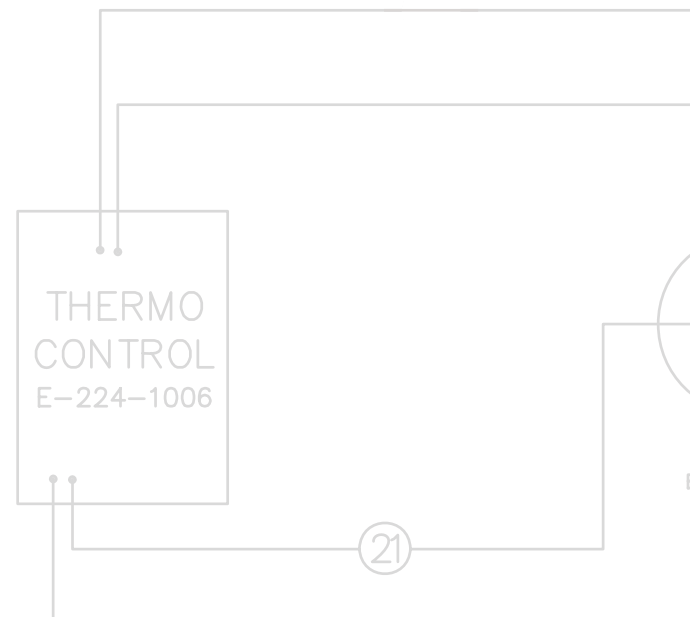

ALL ELECTRI-CHEF® PEDESTAL BASE GRILLS COME FULLY ASSEMBLED WITH:

- 18 Gauge, 304 Stainless Steel, #3 Finish
- Adjustable Cooking Temperature Range from 150°F - 600°F
- Stay-Cool Handles
- Folding Side Shelves
- Removable Easy Clean Drip Trays

AVAILABLE OPTIONS:

- Covers
- Rotisseries

FEATURES PARTICULAR TO THE 32" DUAL CONTROL

- Cooking Area 448 sq. in. (14" x 32")
- Stainless Steel Cooking Grids(4)
- Dual 10-60 Minute Timers

FEATURES PARTICULAR TO THE 32" SINGLE CONTROL

- Cooking Area 448 sq. in. (14" x 32")
- Stainless Steel Cooking Grids(4)
- 10-60 Minute Timer

FEATURES PARTICULAR TO THE 24"

- Cooking Area 336 sq. in. (14" x 24")
- Stainless Steel Cooking Grids(3)
- 10-60 Minute Timer